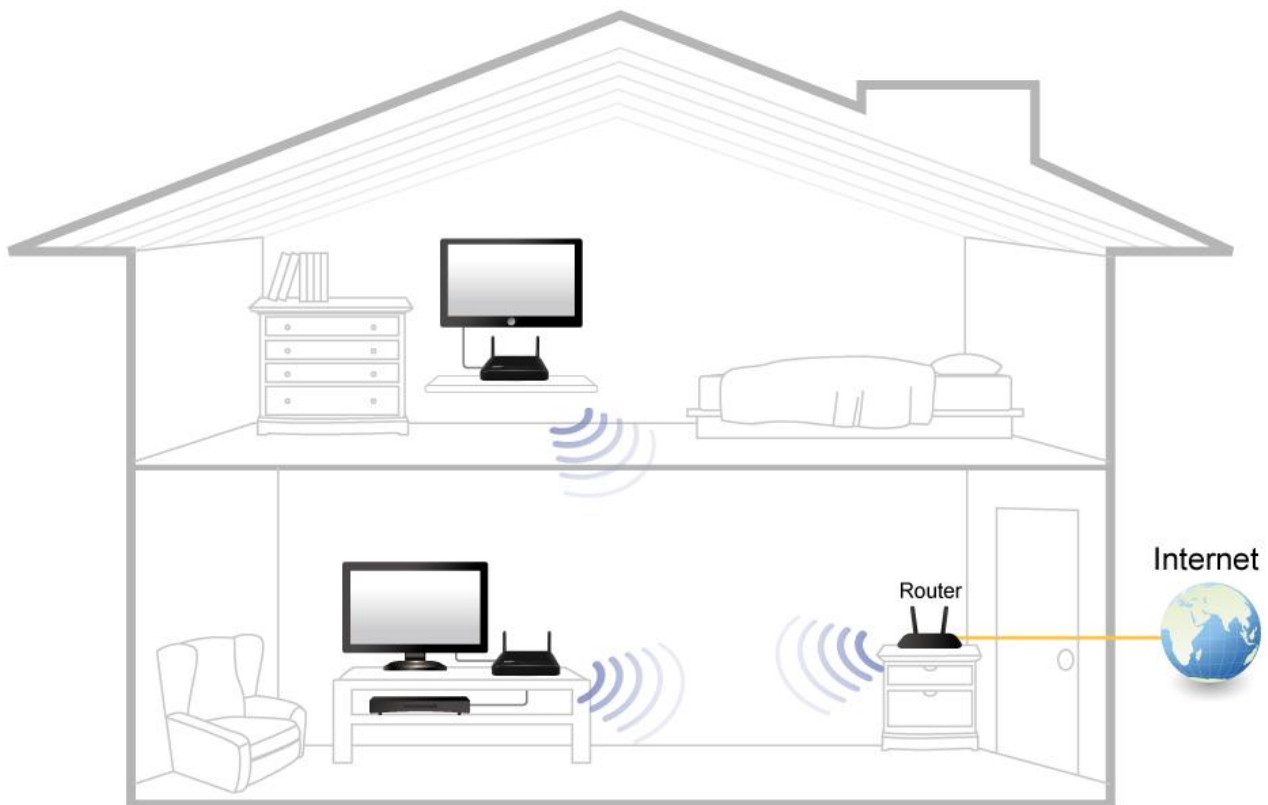

Supports multiple devices

Equipped with five 10/100Mbps Ethernet ports, to connect to devices such as smart TVs, Blu-ray/DVD players, game consoles, DVRs, PCs, and set-top boxes.

WPS hardware button

Hardware WPS (Wi-Fi Protected Setup) button allows easy installation into existing home wireless networking environments. Simply press the WPS button on the device and the home wireless router.

External antenna with longer wireless distances

Equipped with external dipole antennas for better wireless transmission range and coverage. The device can be placed in a living room far away from the wireless router, yet still provide smooth Internet video and online gaming experiences.

N300 Universal Wi-Fi Bridge for Smart TV, Blu-ray and Gaming

CV-7428nS

Application Diagrams

Bridges Wired Internet Devices

The Wi-Fi bridge offers a wireless connection to wired devices, allowing even Ethernet-only devices to go online wirelessly.

Suitable for Home Environments

The wide operating range of the device means it can be installed away from the wireless router or access point, yet still provide wireless connectivity to attached devices.