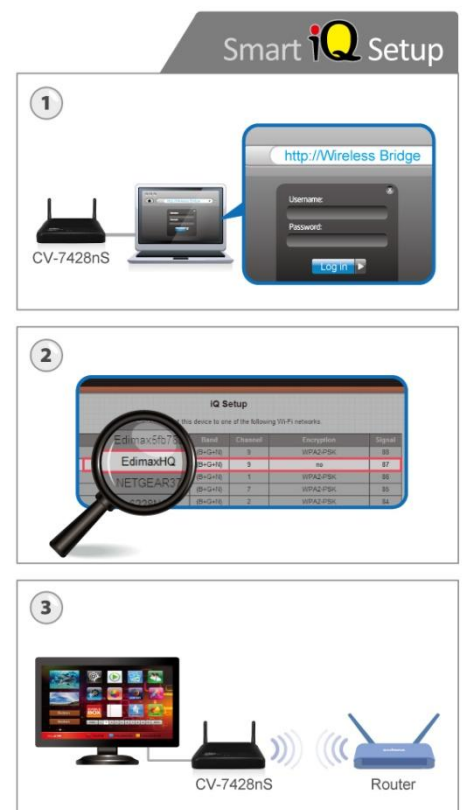

Supports multiple devices

Equipped with five 10/100Mbps Ethernet ports, to connect to devices such as smart TVs, Blu-ray/DVD players, game consoles, DVRs, PCs, and set-top boxes.

WPS hardware button

Hardware WPS (Wi-Fi Protected Setup) button allows easy installation into existing home wireless networking environments. Simply press the WPS button on the device and the home wireless router.

Smart iQ Setup

Features user-friendly browser-based iQ Setup for smart, automatic and quick installation. Previously problematic settings can be completed with just a few clicks.

WPA/WPA2 advanced wireless encryption

Supports various wireless encryption protocols, including WEP 64/128 bit, WPA and WPA2.

Green and energy-saving

Supports IEEE802.3az Energy Efficient Ethernet (EEE) and implements wireless green technology, which can reduce power consumption by 40% to 80%, by adjusting power to wired and wireless connections depending on usage.

External antenna with longer wireless distances

Equipped with external dipole antennas for better wireless transmission range and coverage. The device can be placed in a living room far away from the wireless router, yet still provide smooth Internet video and online gaming experiences.